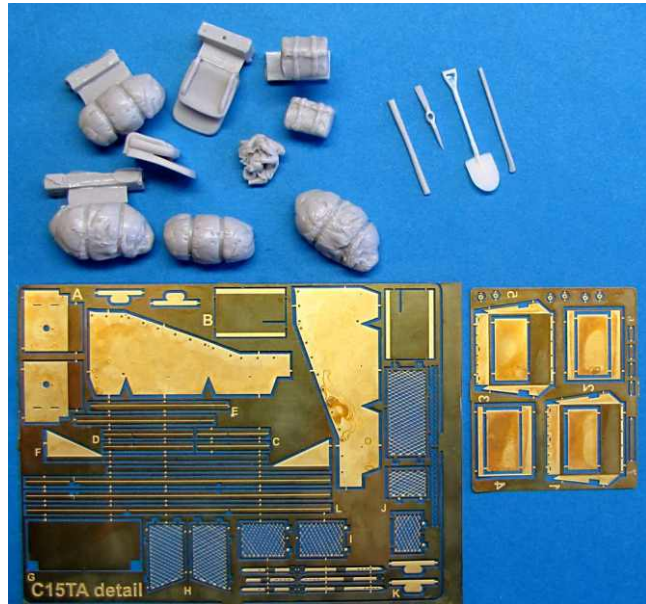

**1/35 Detail set for C15TA Armored Carrier**

**LZ models**  
Delivery and Armour in Scale

No. 35414  
WWW.LZmodels.com  
Made in EU

contains 1 highly detailed and accurate set  
 Detailing set for Mirror Models C15TA kit (tools set, stowage set, glass windows assembly, seats)  
 13 resin parts  
 40+ PE parts  
 wire needed for assembly

glue and paints not included  
 suitable for advanced modellers  
 keep safety rules for work with resin

instructions and references on CD

**Keep safety rules when working with resin.**  
**For safety reasons, and due to the complexity of construction,**  
**this kit is recommended only for advanced modellers.**  
**The kit contains small parts, keep it out of the reach of children.**  
**Glue and paints not included**

**fuel tank cover**

**rear door**

use belts provided to secure tools

Glue thin clear foil (not provided) between frames 1-2 and 3-4