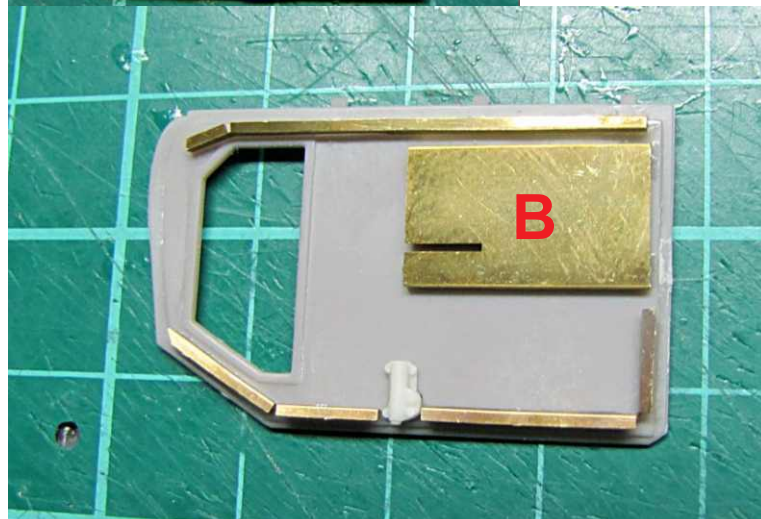

**1/35 Detail set for C15TA Armored Carrier**

**LZ models**  
Delivery and Armour in Scale

No. 35414  
WWW.LZmodels.com  
Made in EU

contains 1 highly detailed and accurate set  
 Detailing set for Mirror Models C15TA kit (tools set, stowage set, glass windows assembly, seats)  
 13 resin parts  
 40+ PE parts  
 wire needed for assembly

glue and paints not included  
 suitable for advanced modellers  
 keep safety rules for work with resin

instructions and references on CD

**Keep safety rules when working with resin.**  
**For safety reasons, and due to the complexity of construction,**  
**this kit is recommended only for advanced modellers.**  
**The kit contains small parts, keep it out of the reach of children.**  
**Glue and paints not included**