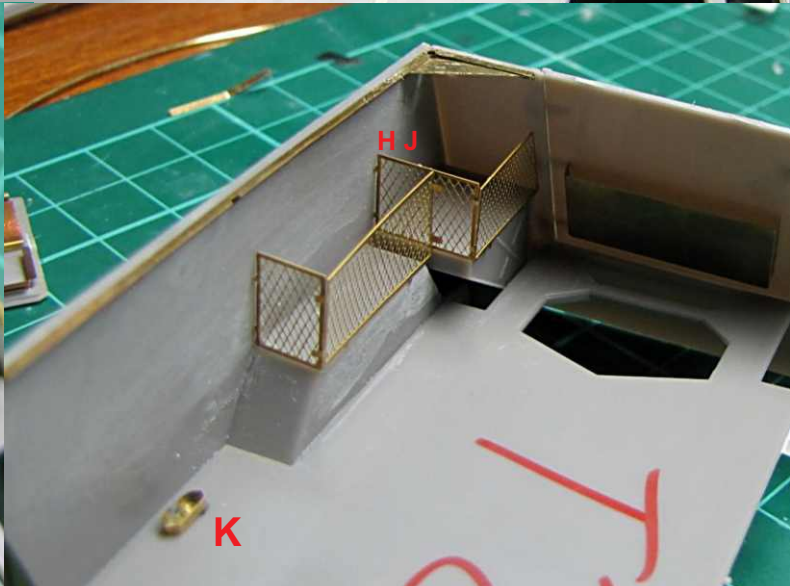

**1/35 Detail set for C15TA Armored Carrier**

**LZ models**  
Delivery and Armour in Scale

No. 35414  
WWW.LZmodels.com  
Made in EU

contains 1 highly detailed and accurate set  
 Detailing set for Mirror Models C15TA kit (tools set, stowage set, glass windows assembly, seats)  
 13 resin parts  
 40+ PE parts  
 wire needed for assembly

glue and paints not included  
 suitable for advanced modellers  
 keep safety rules for work with resin

instructions and references on CD

**Keep safety rules when working with resin.**  
**For safety reasons, and due to the complexity of construction,**  
**this kit is recommended only for advanced modellers.**  
**The kit contains small parts, keep it out of the reach of children.**  
**Glue and paints not included**

**fuel tank cover**

**rear door**

use belts provided to secure tools

Glue thin clear foil (not provided) between frames 1-2 and 3-4