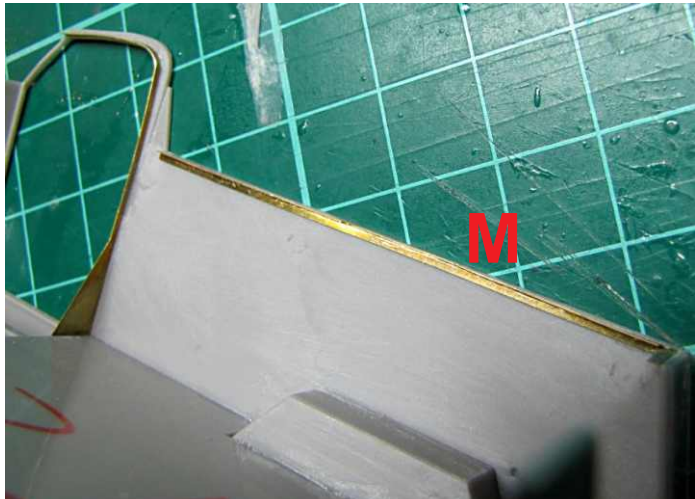

use belts provided to secure tools