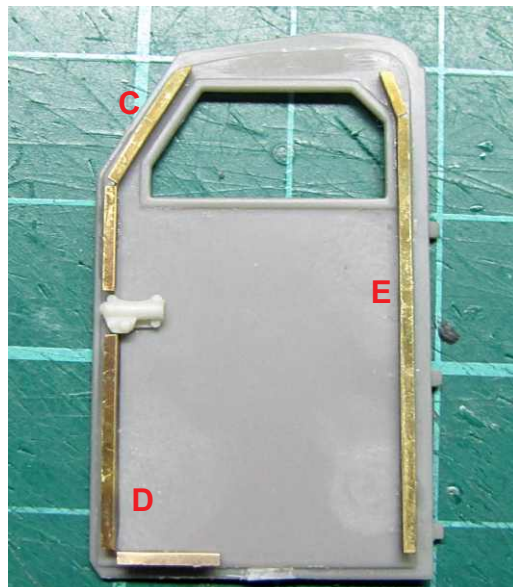

**1/35 Detail set for C15TA Armored Carrier**

**LZ models**  
Delivery and Armour in Scale

No. 35414  
WWW.LZmodels.com  
Made in EU

contains 1 highly detailed and accurate set  
 Detailing set for Mirror Models C15TA kit (tools set, stowage set, glass windows assembly, seats)  
 13 resin parts  
 40+ PE parts  
 wire needed for assembly

glue and paints not included  
 suitable for advanced modellers  
 keep safety rules for work with resin

instructions and references on CD

**Keep safety rules when working with resin.**  
**For safety reasons, and due to the complexity of construction,**  
**this kit is recommended only for advanced modellers.**  
**The kit contains small parts, keep it out of the reach of children.**  
**Glue and paints not included**