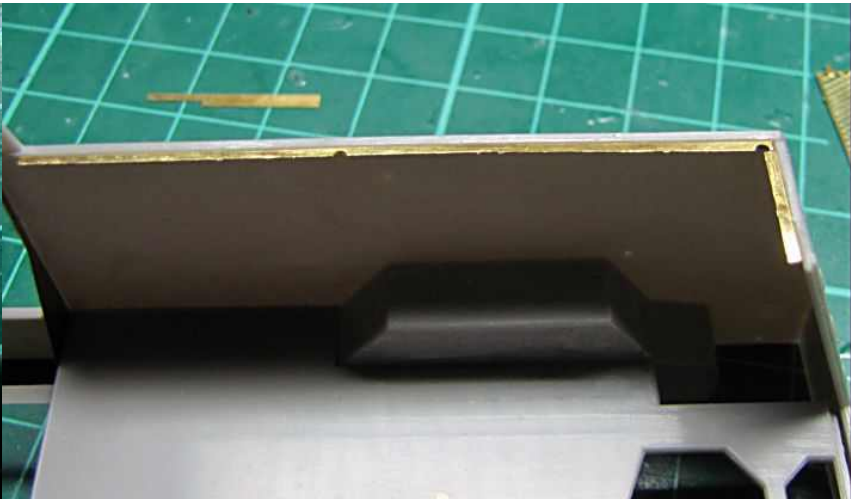

use belts provided to secure tools