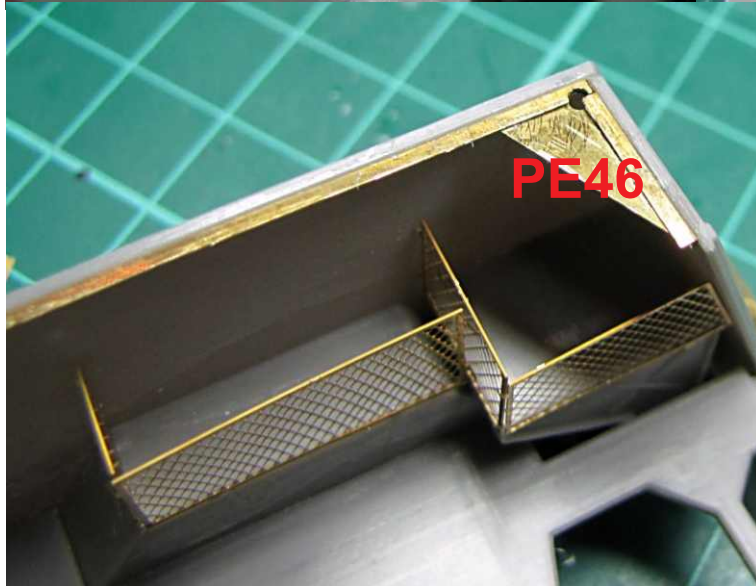

**1/35 Detail set for C15TA Armored Carrier**

**LZ models**  
Delivery and Armour in Scale

No. 35414  
WWW.LZmodels.com  
Made in EU

contains 1 highly detailed and accurate set  
 Detailing set for Mirror Models C15TA kit (tools set, stowage set, glass windows assembly, seats)  
 13 resin parts  
 40+ PE parts  
 wire needed for assembly

glue and paints not included  
 suitable for advanced modellers  
 keep safety rules for work with resin

instructions and references on CD

**Keep safety rules when working with resin.**  
**For safety reasons, and due to the complexity of construction,**  
**this kit is recommended only for advanced modellers.**  
**The kit contains small parts, keep it out of the reach of children.**  
**Glue and paints not included**

**fuel tank cover**

**rear door**

use belts provided to secure tools

Glue thin clear foil (not provided) between frames 1-2 and 3-4