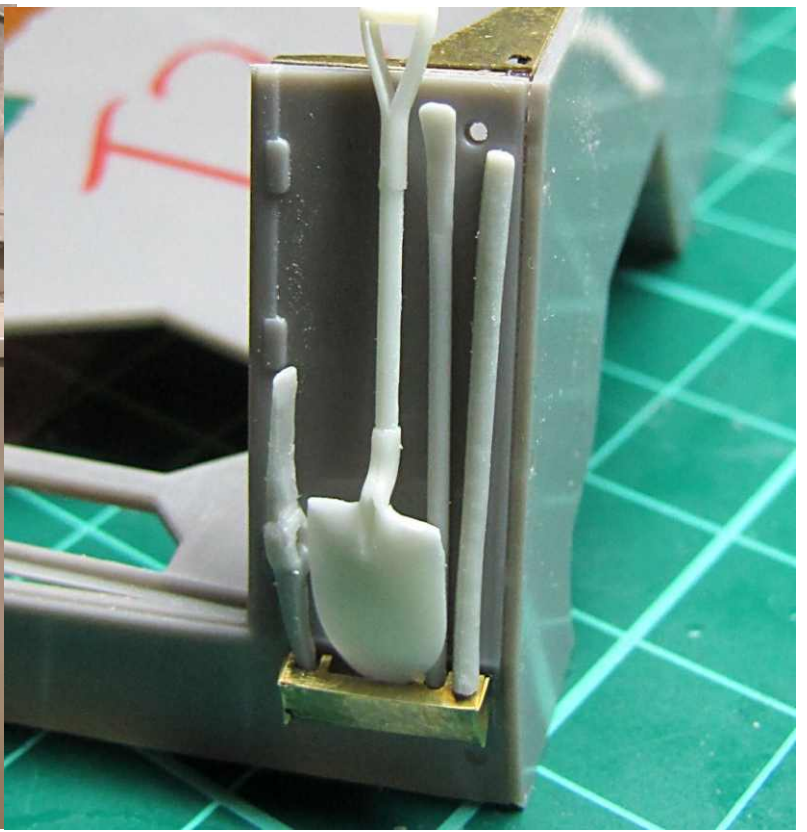

**1/35 Detail set for C15TA Armored Carrier**

**LZ models**  
Delivery and Armour in Scale

No. 35414  
WWW.LZmodels.com  
Made in EU

contains 1 highly detailed and accurate set  
 Detailing set for Mirror Models C15TA kit (tools set, stowage set, glass windows assembly, seats)  
 13 resin parts  
 40+ PE parts  
 wire needed for assembly

glue and paints not included  
 suitable for advanced modellers  
 keep safety rules for work with resin

instructions and references on CD

**Keep safety rules when working with resin.**  
**For safety reasons, and due to the complexity of construction,**  
**this kit is recommended only for advanced modellers.**  
**The kit contains small parts, keep it out of the reach of children.**  
**Glue and paints not included**

**fuel tank cover**

**rear door**

use belts provided to secure tools

Glue thin clear foil (not provided) between frames 1-2 and 3-4