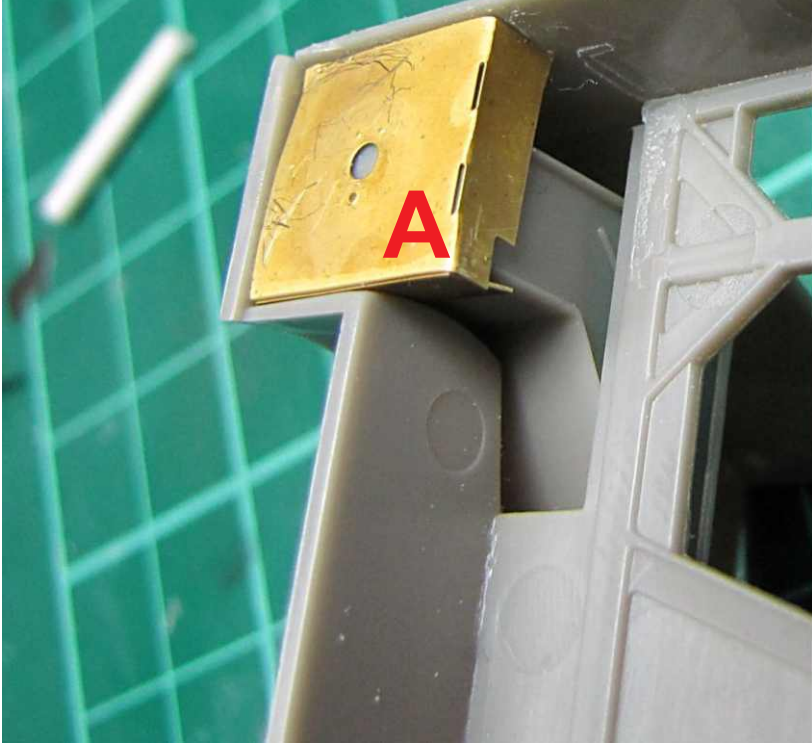

**1/35 Detail set for C15TA Armored Carrier**

**LZ models**  
Delivery and Armour in Scale

No. 35414  
WWW.LZmodels.com  
Made in EU

contains 1 highly detailed and accurate set  
 Detailing set for Mirror Models C15TA kit (tools set, stowage set, glass windows assembly, seats)  
 13 resin parts  
 40+ PE parts  
 wire needed for assembly

glue and paints not included  
 suitable for advanced modellers  
 keep safety rules for work with resin

instructions and references on CD

**Keep safety rules when working with resin.**  
**For safety reasons, and due to the complexity of construction,**  
**this kit is recommended only for advanced modellers.**  
**The kit contains small parts, keep it out of the reach of children.**  
**Glue and paints not included**